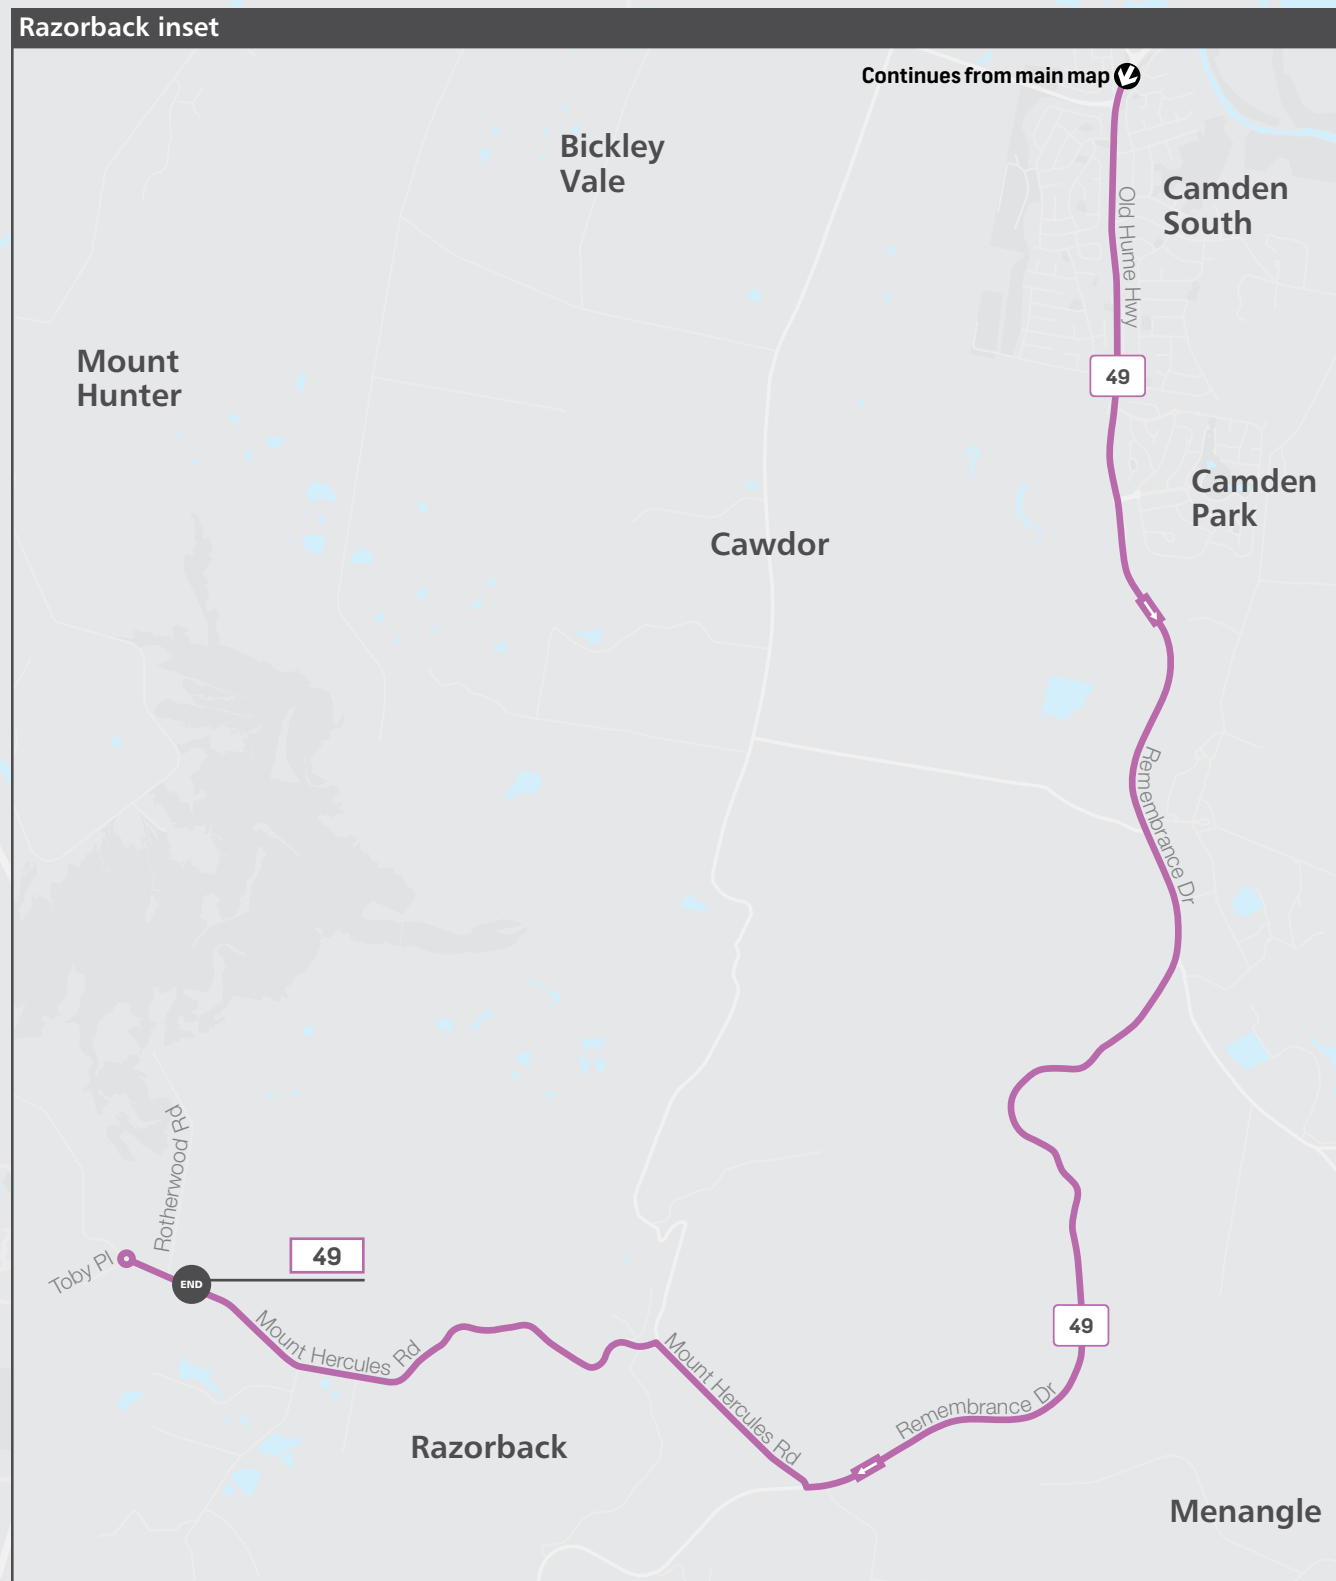

Elizabeth Macarthur High School Timetable

Effective 1 May 2023. Revised October 2023

Afternoon bus route map

Page 7 of 8

The bus services contained in this timetable are run by Transit Systems. For the most up-to-date times and travel options, use the Trip Planner or Departures at transportnsw.info. There may be more travel options available than those shown in this timetable. Times are shown in 24-hour time (e.g. 5am = 05:00, 5pm = 17:00). Information contained in this timetable is subject to change without notice. It does not include times for minor stops, short term changes, real-time information or any disruption alerts.

Barrington & O'Donoghue contributors