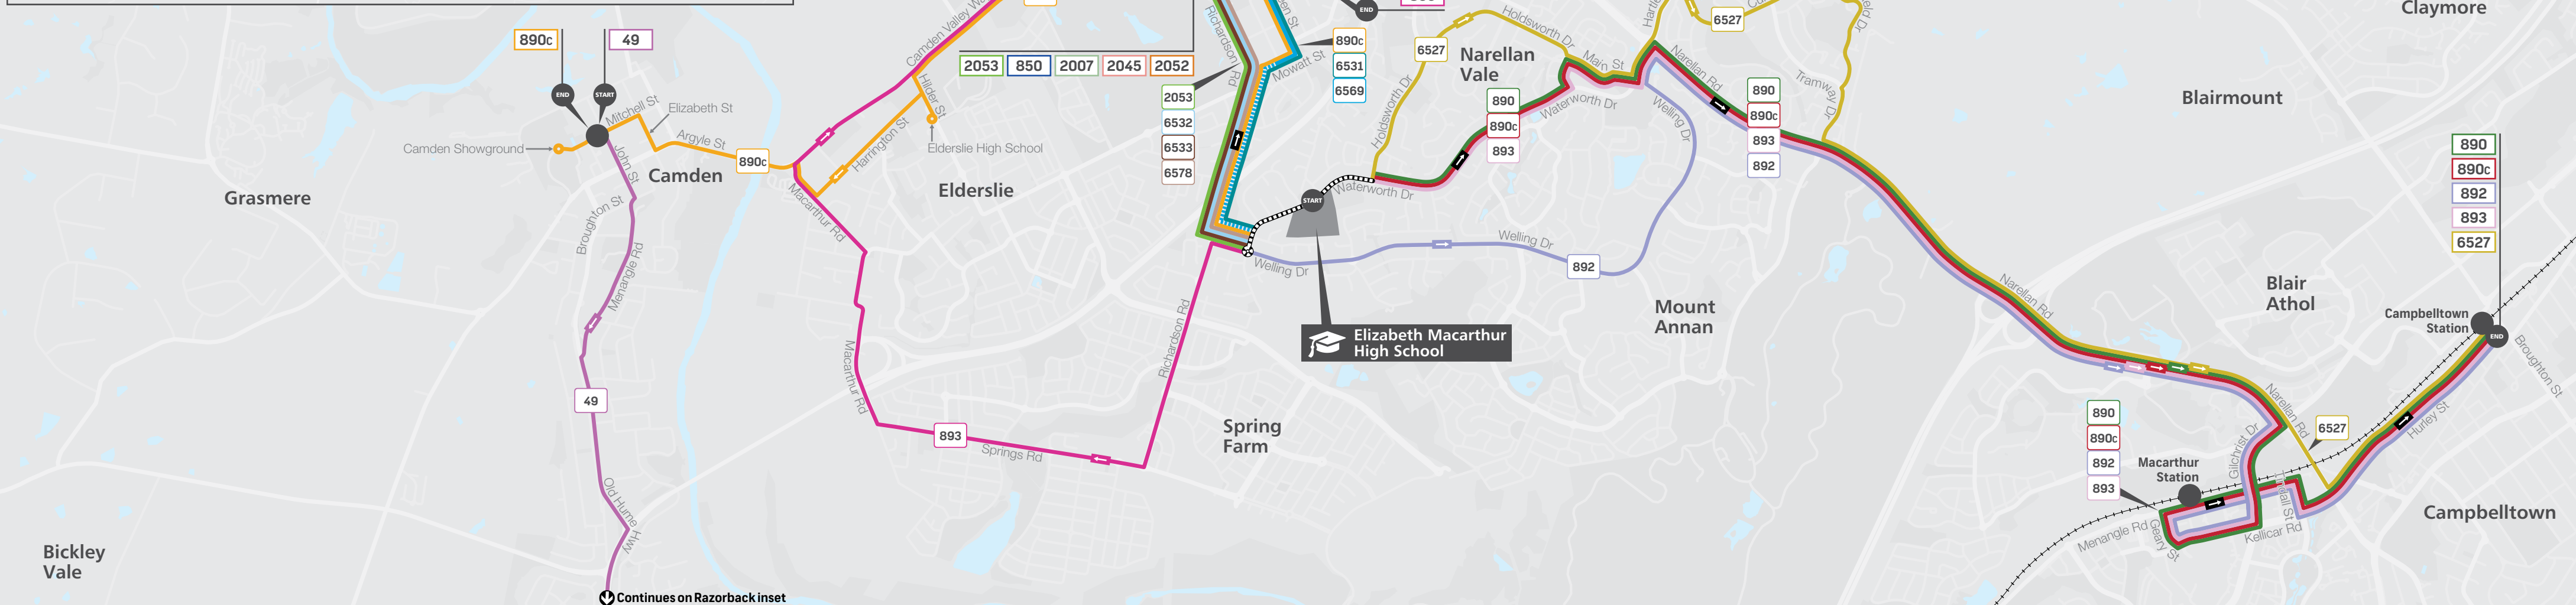

Effective 1 May 2023. Revised October 2023

Afternoon bus route map

Page 7 of 8

The bus services contained in this timetable are run by Transit Systems. For the most up-to-date times and travel options, use the Trip Planner or Departures at transportnsw.info. There may be more travel options available than those shown in this timetable. Times are shown in 24-hour time (e.g. 5am = 05:00, 5pm = 17:00). Information contained in this timetable is subject to change without notice. It does not include times for minor stops, short term changes, real-time information or any disruption alerts.