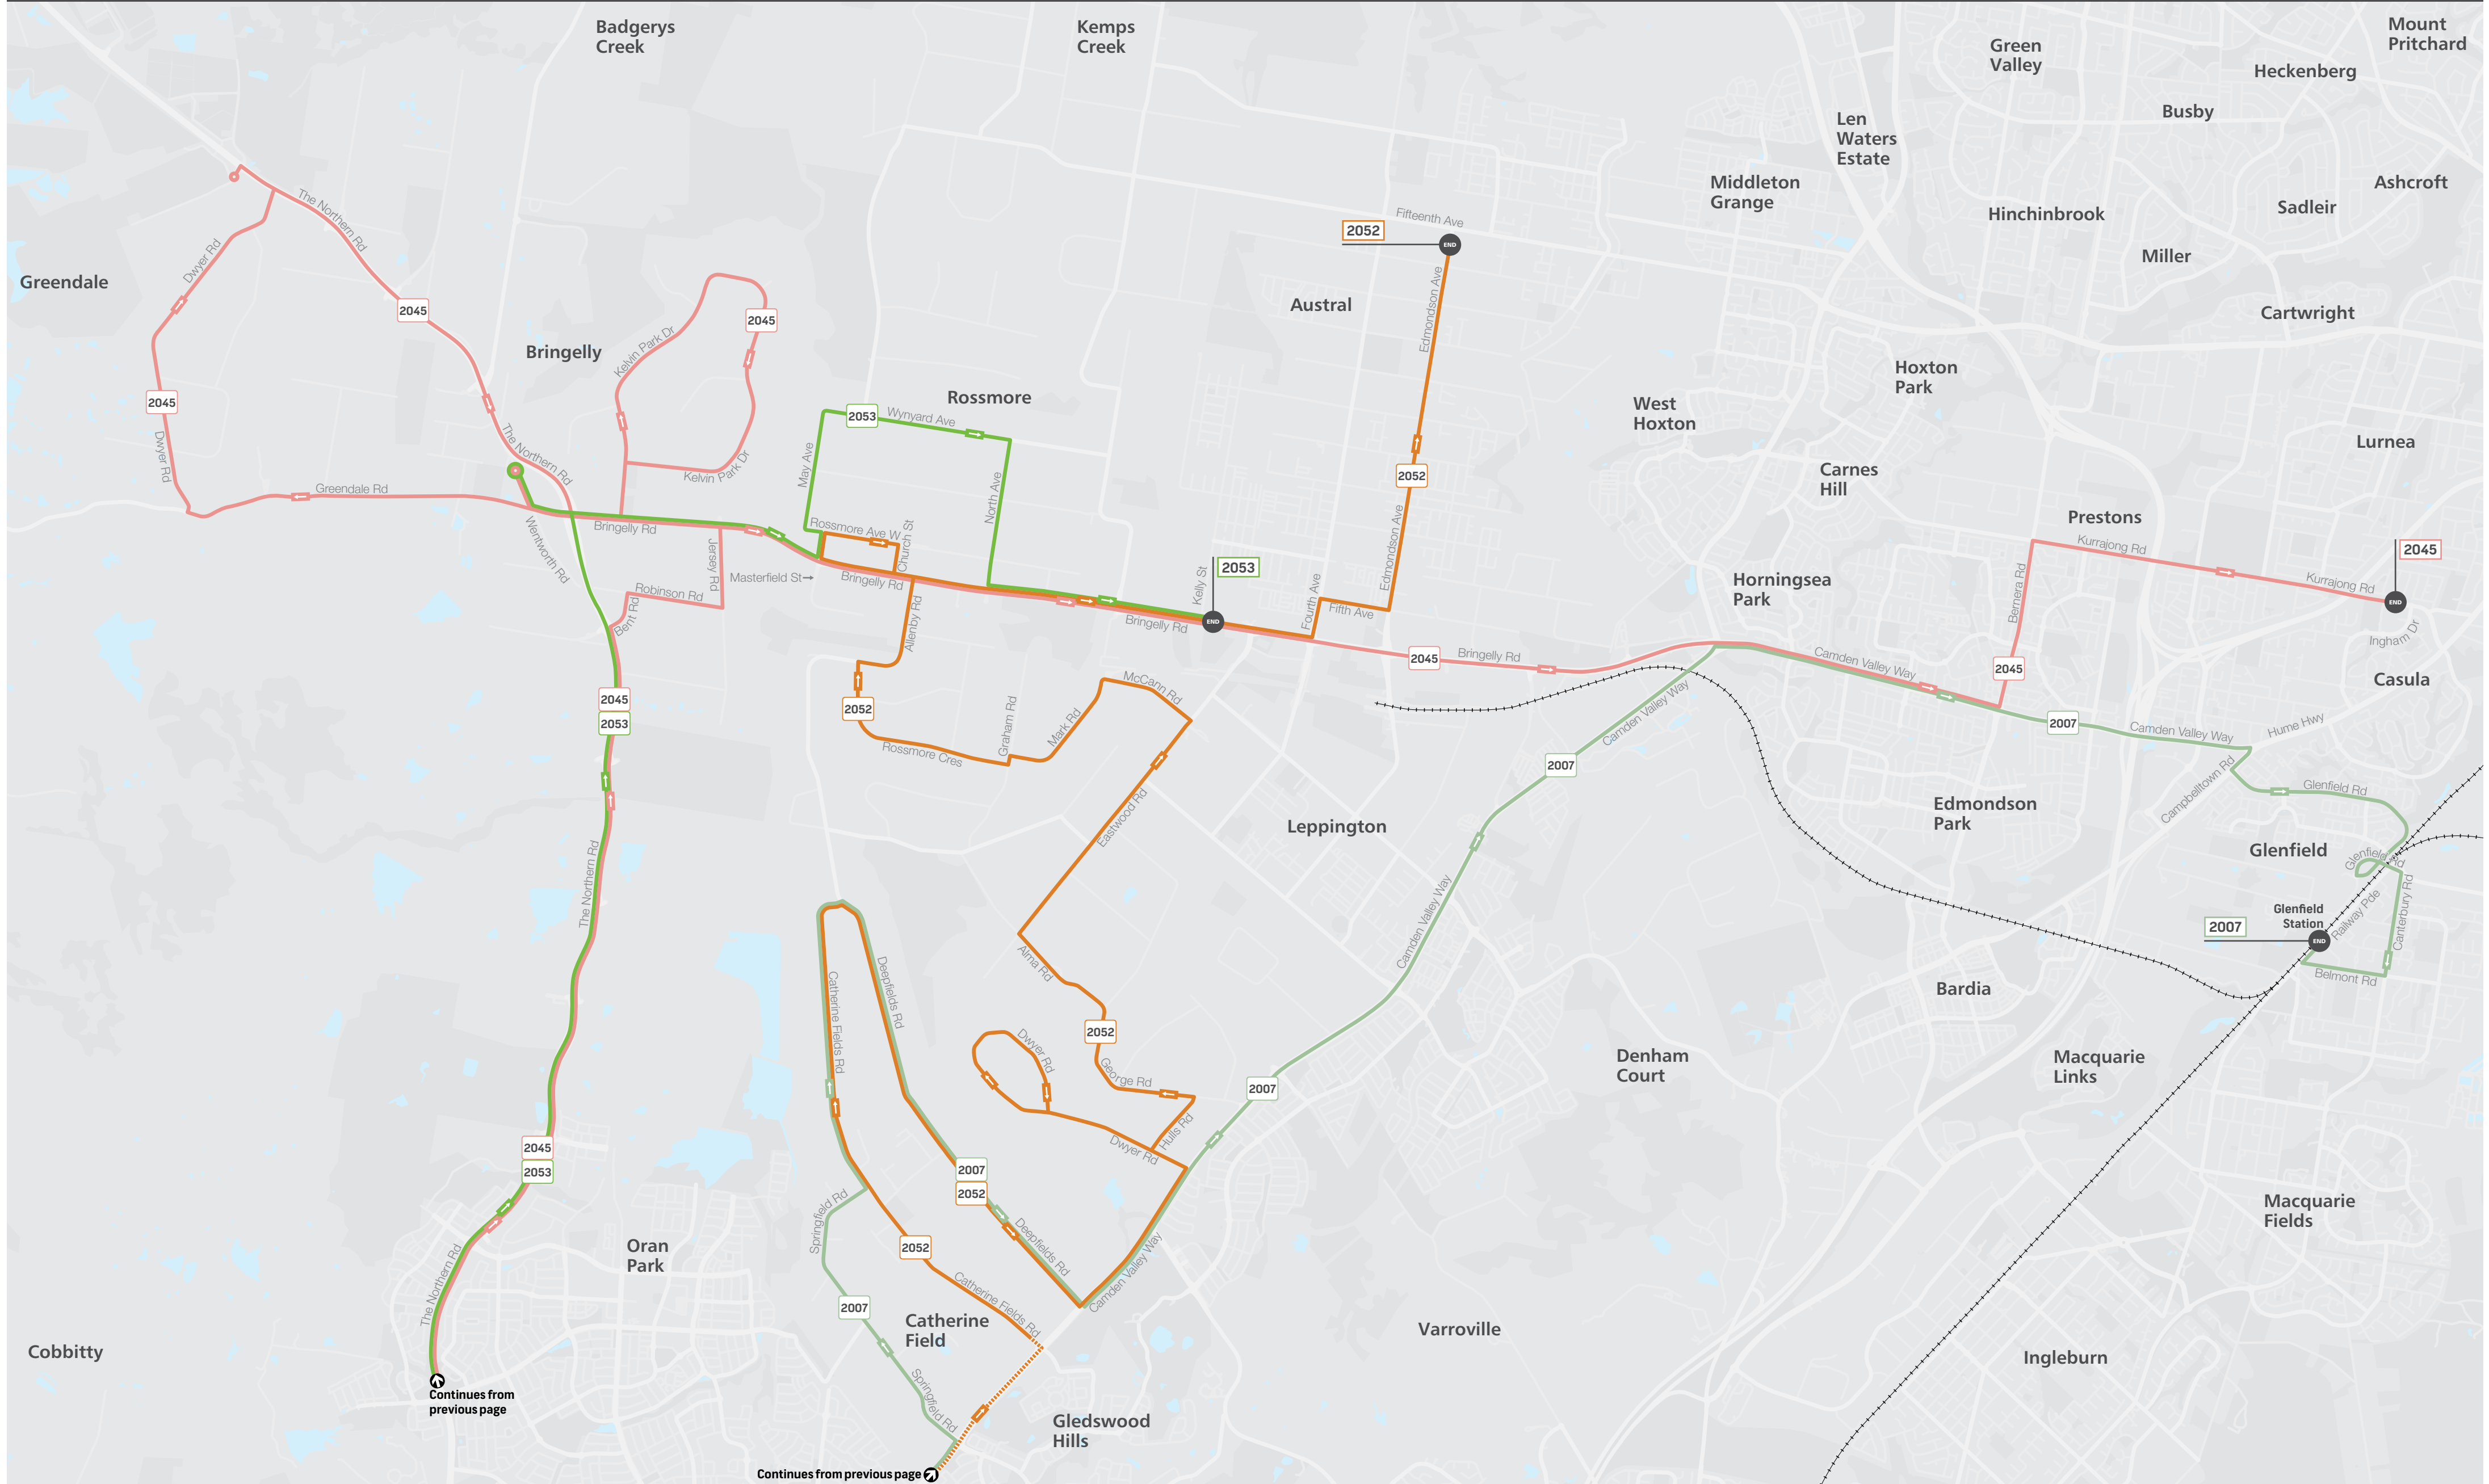

Barrington & O'Donoghue contributors

Elizabeth Macarthur High School Timetable

Effective 1 May 2023. Revised October 2023

Afternoon bus route map (continued...)

Page 8 of 8

The bus services contained in this timetable are run by Transit Systems.
For the most up-to-date times and travel options, use the Trip Planner or Departures at transportnsw.info. There may be more travel options available than those shown in this timetable.
Times are shown in 24-hour time (e.g. 5am = 05:00, 5pm = 17:00).
Information contained in this timetable is subject to change without notice. It does not include times for minor stops, short term changes, real-time information or any disruption alerts.