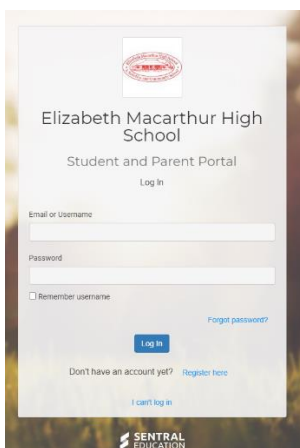

What can I access through the Sentral Student Portal?

Timetable

Daily Notices

Attendance

Reports

How do I access Sentral Student Portal?

Website Link

- Visit the following link on your web browser to access the Sentral student portal page.

<https://elizabehmacarthurhs.sentral.com.au/portal2/#!/login>

- Login with your DoE student email username and password.

QR Code

- Scan the QR code below to open the web link directly.

What does the Sentral Student Portal look like?

Login screen

Navigation menu

Dashboard