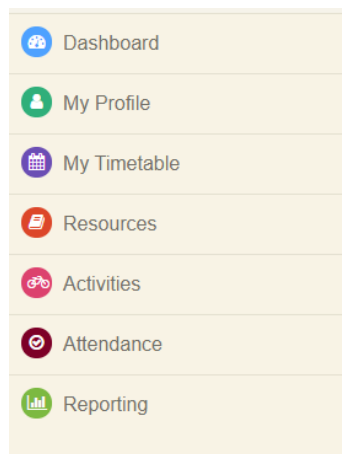

<https://elizabehmacarthurhs.sentral.com.au/portal2/#!/login>

- Login with your DoE student email username and password.

QR Code

- Scan the QR code below to open the web link directly.

What does the Sentral Student Portal look like?

Login screen

Navigation menu

Dashboard